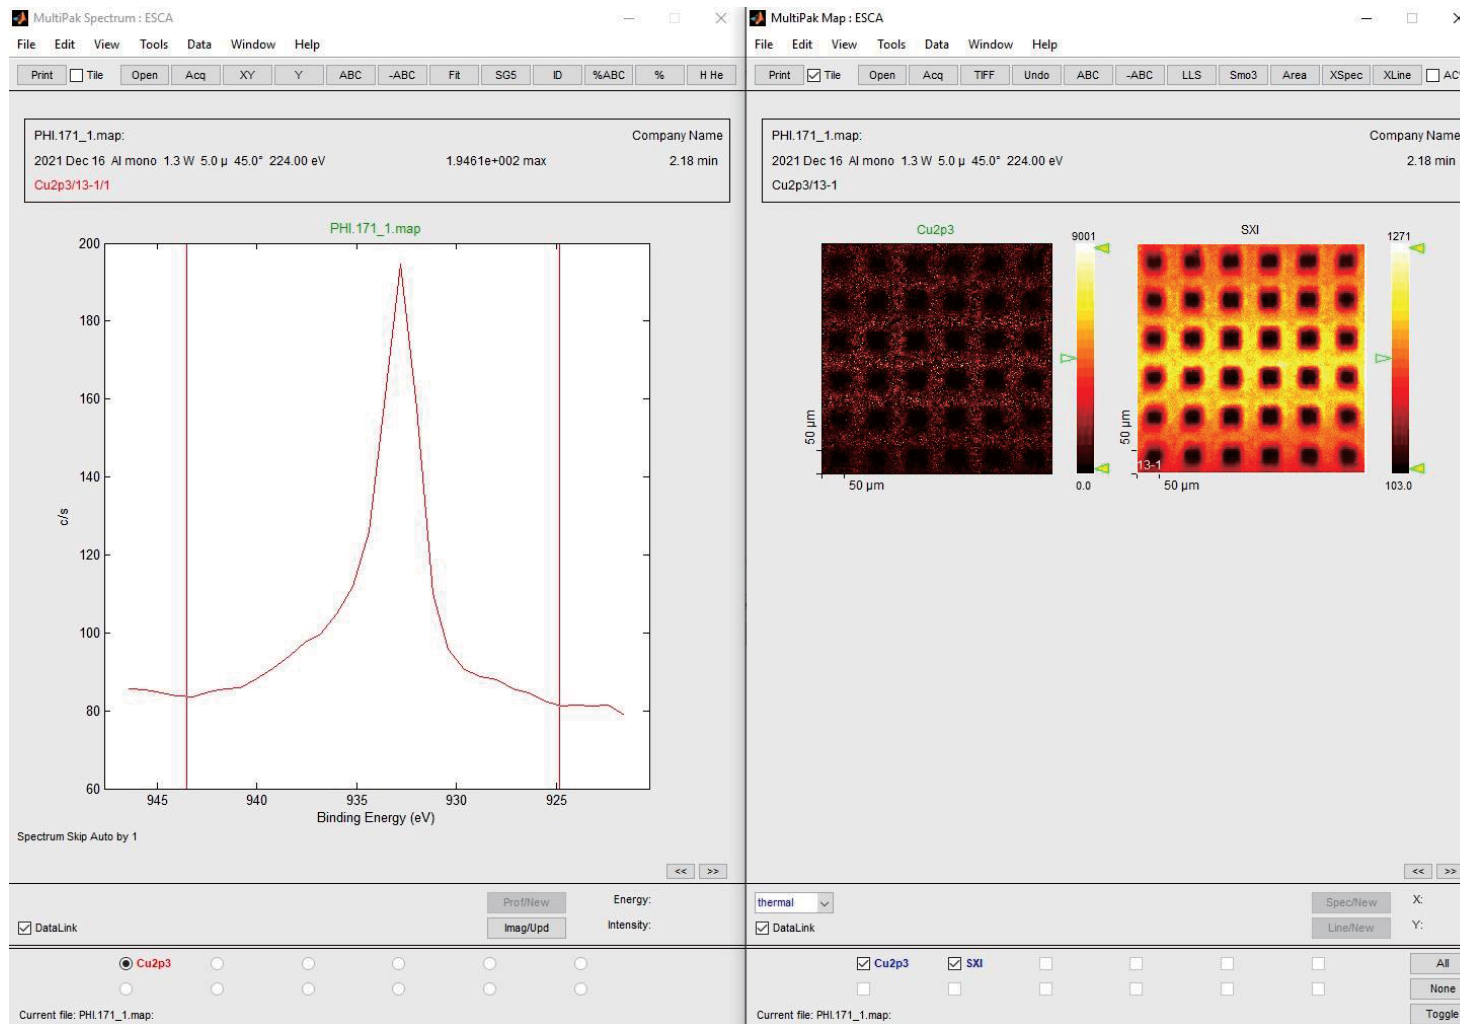

# Cu mapping

Check all channel work normally